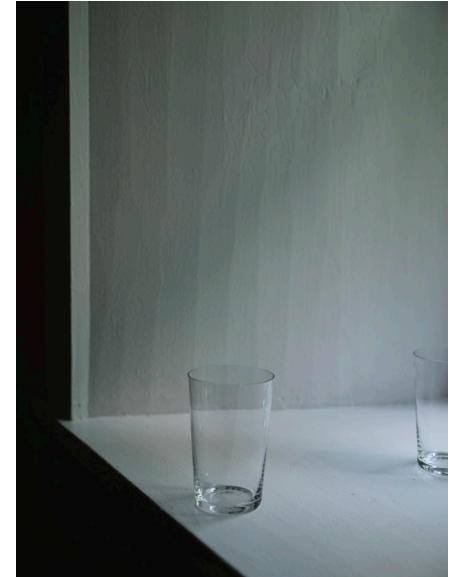

Hurricane Lantern  
with Silver Tea Light

Sake Set

Shot

White Wine

Red Wine

Orchid Vase

Rocks

Bowls